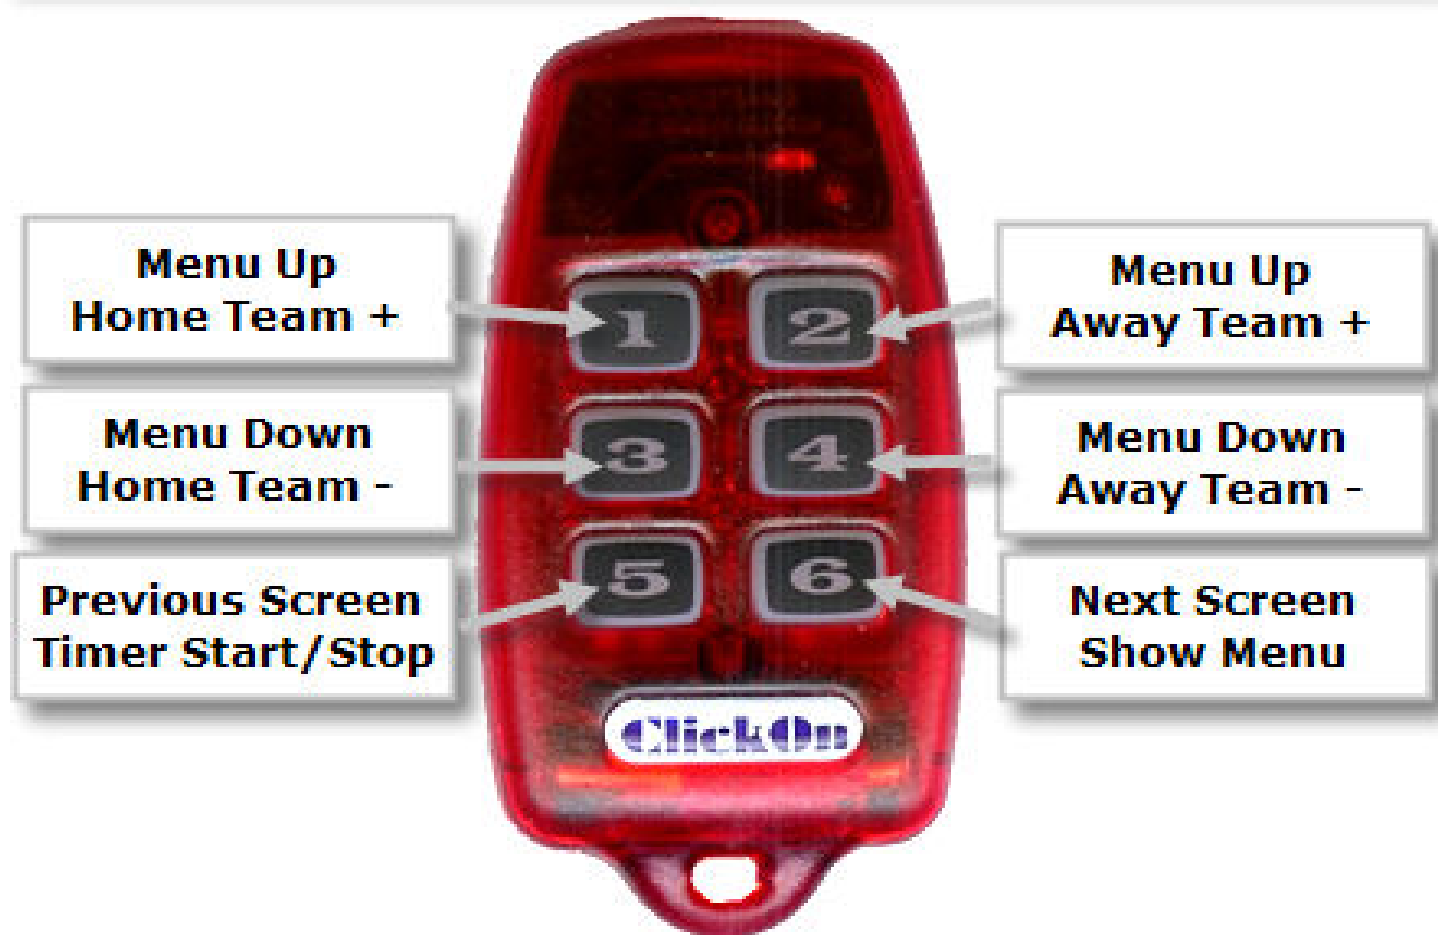

Instructions for using ClickOn remote controls with the Spawtz scoring application

Spawtz.com
Your online sports office